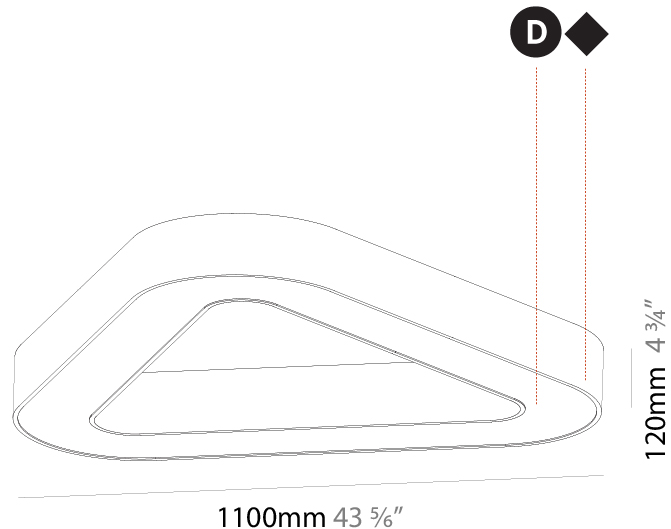

GENERAL

Series: Glorious
Subseries: Glorious Victory
Brand: Prolicht
Division: Architectural
Mounting Type: Surface
Mounting Location: Ceiling
Subcategory: Ambient

PHYSICAL

Shape: Abstract
Length (mm): 1100
Length (in): 43 ⁵/₁₆
Width (mm): 1100
Width (in): 43 ⁵/₁₆
Height (mm): 120
Height (in): 4 ³/₄
Light Distribution: Direct
Weight (kg): 10.20
Weight (lbs): 22.48
Diffuser: PMMA - Opal or Micro-Prism
Fixture Finish: SSR / BKV / CWI / CRY / HAB / UFT / ITA / RUA / FTG / MYG / LOD / PUS / FRO / FUP / KIA / POP / BLS / SPG / MEY / GOH / GUM / CHC / COM / ABZ / JAG / OBR / MOS / ROR
Fixture Material: Aluminum

ELECTRICAL

Lamp Type: LED (Zhaga Standard)
Input Wattage (W): 45
Total Output Wattage (W): 36 / 28.8 (3500K)
Dimming: Non-Dimming / Phase Dimming (120Vac only) / 0-10V Dimming
Driver Included: Yes
Driver Location: Integrated
Driver Type: Constant Current - 120 / 277Vac
Driver Class: Class 2
Input Voltage (V): 120 - 277
Constant Current (MA): 350 / 900 (3500K)

LED

Color Temperature (°K): 3000 / 3500 / 4000
Max. Delivered Lumen (lm): 4150 / 4302 / 4390
CRI: >80 CRI
Efficiency (%): 65
Lamp Life (hrs): 50000

OPTICAL

RATINGS AND CERTIFICATIONS

Certified By: Certified for North American Standards
IP rating: IP20