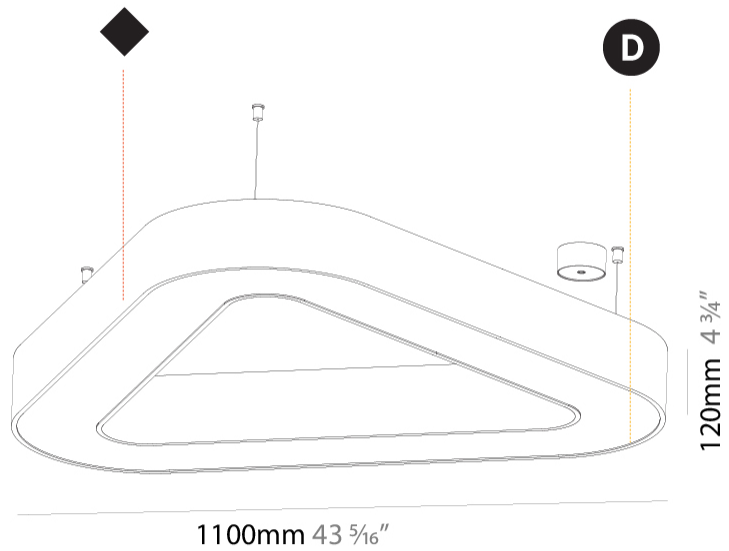

GENERAL

Series: Glorious
Subseries: Glorious Victory
Brand: Prolicht
Division: Architectural
Mounting Type: Suspension
Mounting Location: Ceiling
Subcategory: Ambient

PHYSICAL

Shape: Abstract
Length (mm): 1100
Length (in): 43 ⁵/₁₆
Width (mm): 1100
Width (in): 43 ⁵/₁₆
Height (mm): 120
Height (in): 4 ³/₄
Max. Overall Height (mm): 2120
Max. Overall Height (in): 83 ⁷/₁₆
Light Distribution: Direct
Weight (kg): 10.561
Weight (lbs): 23.23
Diffuser: PMMA - Opal or Micro-Prism
Fixture Finish: SSR / BKV / CWI / CRY / HAB / UFT / ITA / RUA / FTG / MYG / LOD / PUS / FRO / FUP / KIA / POP / BLS / SPG / MEY / GOH / GUM / CHC / COM / ABZ / JAG / OBR / MOS / ROR
Fixture Material: Aluminum

ELECTRICAL

Lamp Type: LED (Zhaga Standard)
Input Wattage (W): 45
Total Output Wattage (W): 36 / 28.8 (3500K)
Dimming: Non-Dimming / Phase Dimming (120Vac only) / 0-10V Dimming
Driver Included: Yes
Driver Location: Integrated
Driver Type: Constant Current - 120 / 277Vac
Driver Class: Class 2
Input Voltage (V): 120 - 277
Constant Current (MA): 350 / 900 (3500K)

LED

Color Temperature (°K): 3000 / 3500 / 4000
Max. Delivered Lumen (lm): 4150 / 4302 / 43390
CRI: >80 CRI
Efficiency (%): 0.65
Lamp Life (hrs): 50000

OPTICAL

RATINGS AND CERTIFICATIONS

Certified By: Certified for North American Standards
IP rating: IP20